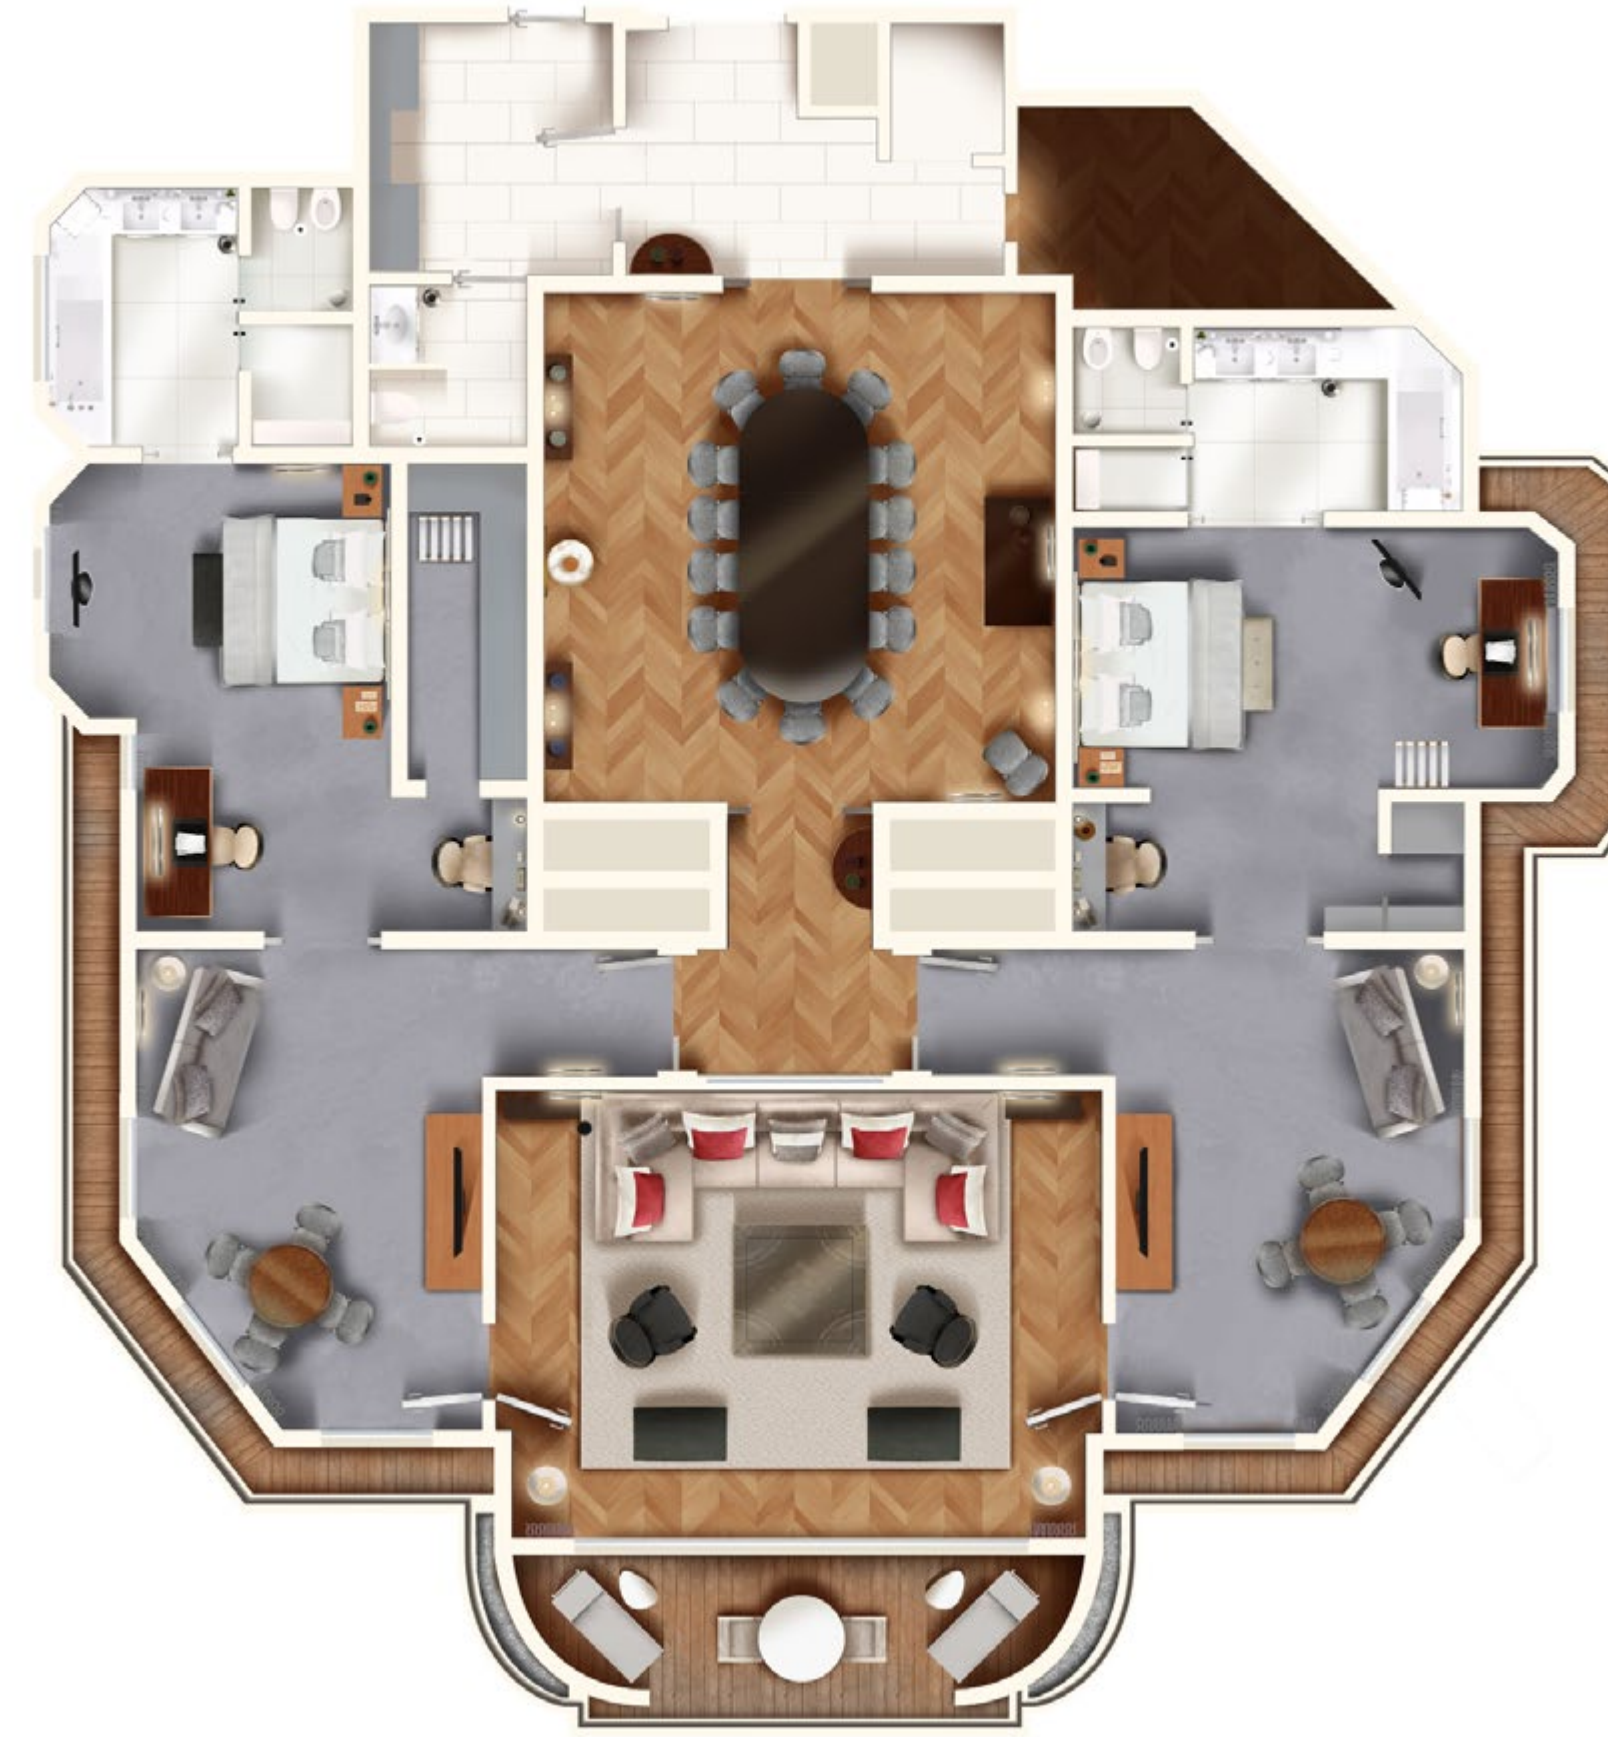

The Suite Christian Dior consists of a lounge with home cinema, a large dining room, a kitchen, two bedrooms, each with their own lounge area, office, dressing room and bathroom.

SUITE CHRISTIAN DIOR

- Surface area: approximately 4 520 sq ft
- View on the sea
- Room capacity: 4 persons
- Baby bed
- Baby care accessories
- Bathrobe/slippers
- Iron and ironing board
- Nespresso coffee machine
- Welcome tray
- Pets allowed against payment
- Free wi-fi internet
- Terrace

HÔTEL LE MAJESTIC

- 3 restaurants
- 3 bars
- Private beach
- Spa Diane Barrière
- Fitness Center
- Swimming pool
- Parking
- Private screening room
- Studio by Petit VIP